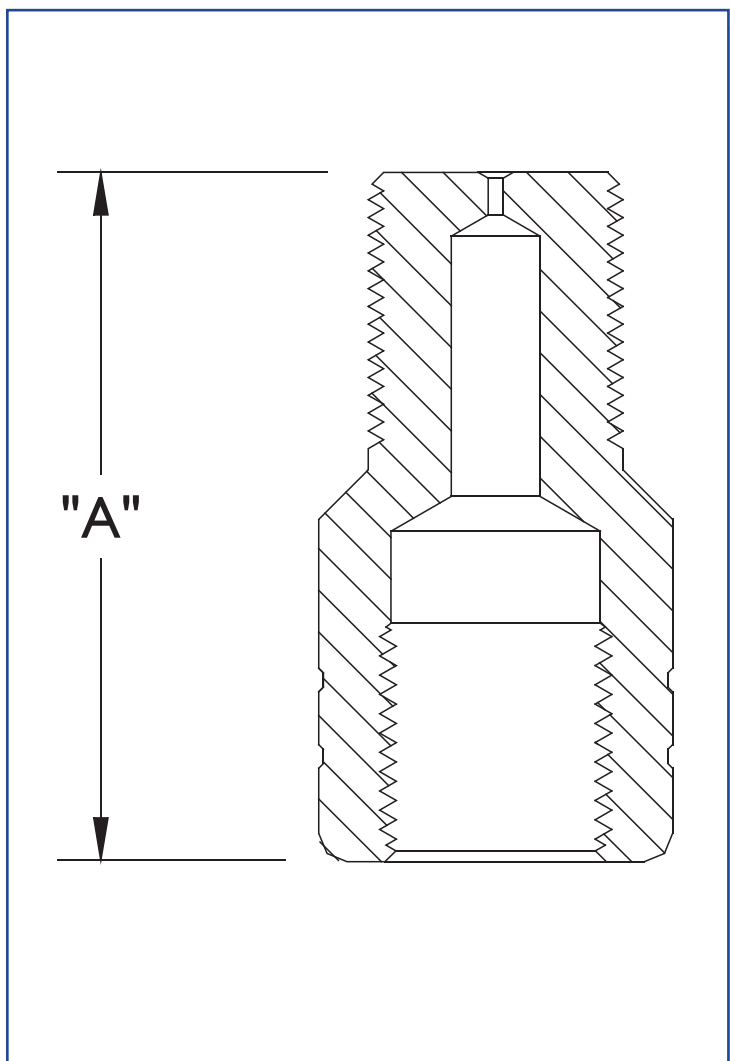

Ruelco

Orifice Nipple

2063 Paxton Street
Harvey, LA 70058
Phone (504) 340-0055
Fax (504) 340-0056

Orifice Nipple

GENERAL DESCRIPTION:

The Ruelco .030" and .020" diameter orifice is available in stainless steel. Each orifice is tested for performance as well as heat treatment for hardness.

Specifications

"A"	1.45 (36.8)
PORT SIZE	1/4" NPT
WEIGHT	.1 LB. (.05 KG.)

Ordering Code:

90 - 00 X -0A0

BASE MODEL NUMBER

1 -- .030" ORIFICE
2 -- .020" ORIFICE

Optional Orifice Sizes Available Upon Request